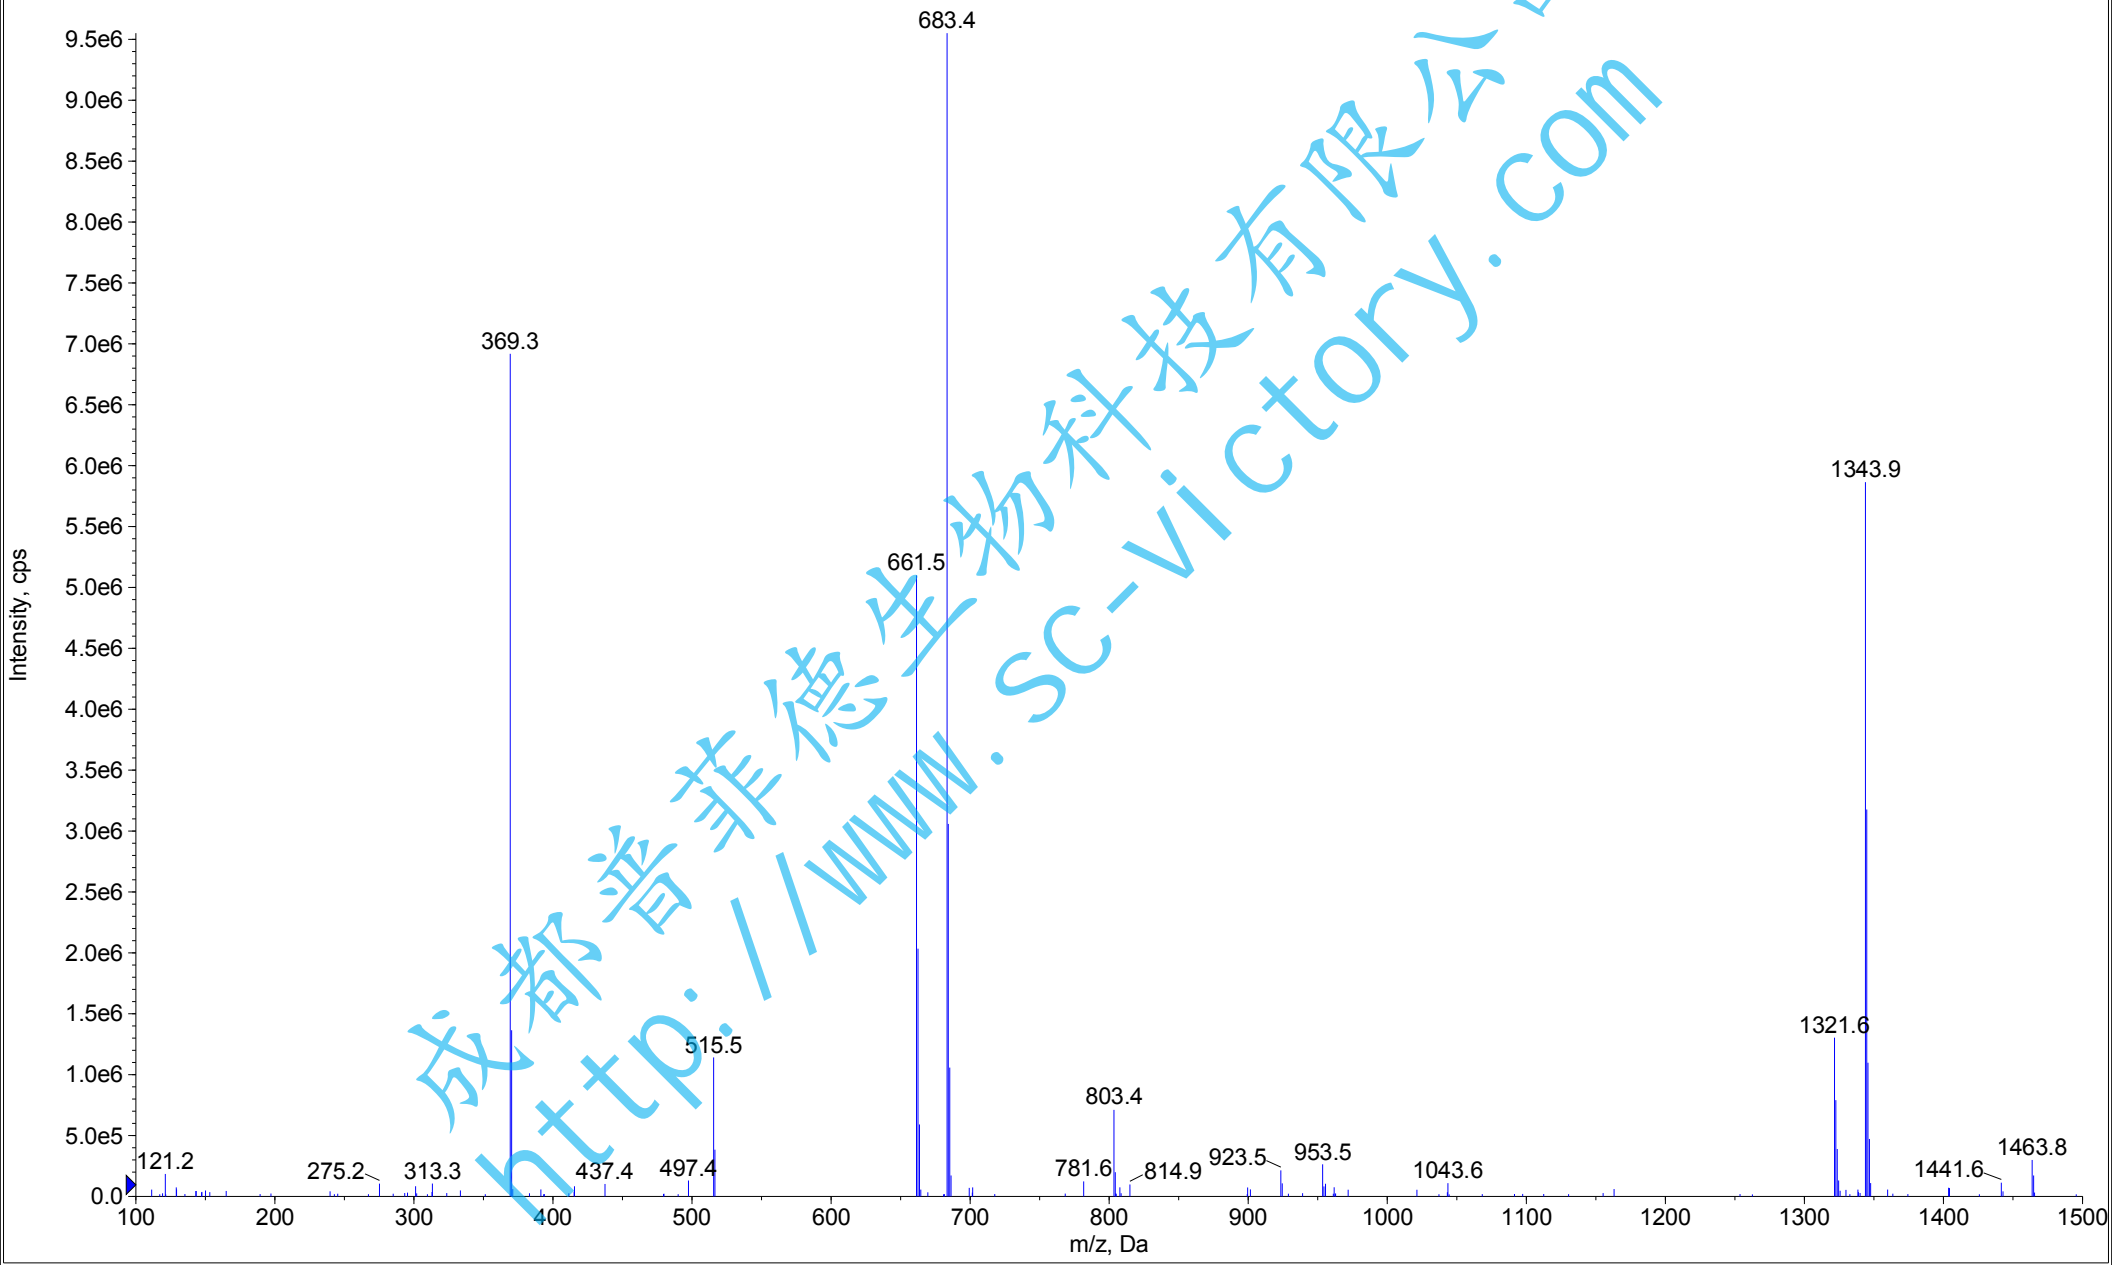

+Q1: 4.612 to 4.712 min from Sample 5 (shulitangjiyinyanghuocigan II) of DataSET1.wiff (Turbo Spray), subtracted (3.509 to 3.977 min), Centr...

Max. 9.6e6 cps

Collected by: GLP-PC\GLP
Electronic Signature: no
Operator: GLP